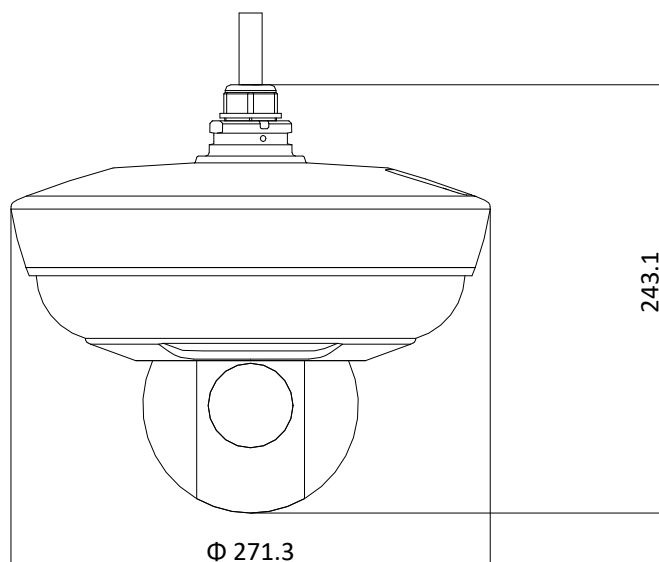

Simultaneous Live View	Up to 4 × 4 channels
User/Host	Up to 32 users 3 levels: Administrator, Operator and User
Security Measures	User authentication (ID and PW), Host authentication (MAC address); HTTPS encryption; IEEE 802.1x port-based network access control; IP address filtering
Client	iVMS-4200, iVMS-4500, iVMS-5200, Hik-Connect
Web Browser	IE8 to 11, Chrome 31.0 to 44, Firefox 30.0 to 51
Interface	
Network Interface	1 RJ45 10 M/100 M Ethernet
Audio Interface	1-ch audio input and 1-ch audio output
Alarm Interface	1-ch alarm input and 1-ch alarm output
General	
Power	12 VDC & PoE+ (802.3 at, class 4) Max.27 W (Max. 9 W for IR)
Working Temperature	-30°C to 65°C (-22°F to 149°F), with heater on
Working Humidity	≤ 90%
Protection Level	TVS 4000V Lightning Protection, Surge Protection and Voltage Transient Protection
Material	PC & Aluminum alloy
Dimensions	Φ 271.3 mm × 243.1 mm (Φ 10.68" × 9.57")
Weight	Approx. 3.2 kg (7.05 lb)

Available Model

DS-2PT5326IZ-DE (5-50 mm)(4 mm), 12 VDC & PoE+

Dimensions

Unit: mm